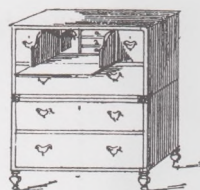

No. 19.
A Set of Mahogany or Teak Book Shelves, with Glass Doors, £4 4s.

No. 23.
3ft. 3in. x 1ft. 7 in. x 3ft. 6 in. high, Mahogany or Teak Chest, with Secretary Drawer and Brass Corners and Handles, £6 10s.