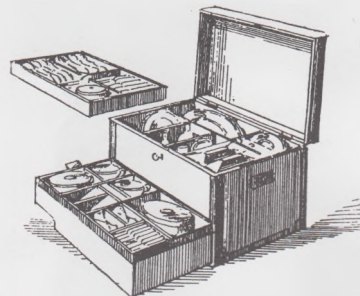

No. 16.

Canteen, in Oak Case, containing—

3 Table Knives	Pepper Box	2 12 in. Dishes
3 Dessert "	Mustard Pot	4 Breakfast Plates
Carving Knife and Fork	Teapot	Milk Jug
2 Table Spoons	2 Candlesticks	Sugar & Slop Basin
2 Dessert "	Salt Cellar	2 Egg Cups
2 Forks	Tea Canister	2 Cups and Saucers
2 Table "	Sugar "	2 Fruit Decanters
2 Tea Spoons	Candle Box	2 Tumblers
2 Egg "	Spice "	2 Wine Glasses
1 Salt and Mustard	Toasting Fork	Match Box
1 Pair Sugar Tongs	Corbicure	

2. Complete, £6 6s.