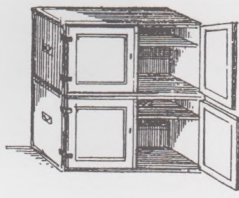

No. 18.
3 ft. Mahogany or Teak Book Shelves, with Brass Standards, £1 11s.

No. 19.
A Set of Mahogany or Teak Book Shelves, with Glass Doors, £4 4s.

No. 22.
Strong Iron-bound Chest, forming Wardrobe, £2 5s.